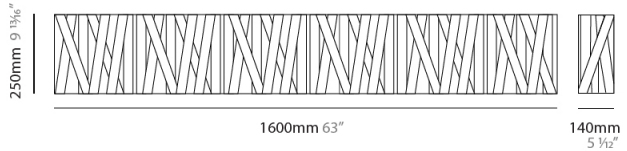

PROJECT _____
TYPE _____
SPECIFIER _____
QUANTITY _____
DATE _____

DRESS SURFACE

D53006-

base number _____
Finish Options _____

1. To build a product code in our configurator select the specify button on the base model # product page
2. To build a manual product code on this datasheet choose from the options listed below in blue font and add the suffix to the base model #

GENERAL

Series: Dress _____
Partner: Fambuena _____
Division: Design _____
Installation: Surface _____
Product Type: Wall Surface _____
Mounting Location: Wall _____
Light Distribution: Indirect _____

PHYSICAL

Shape: Rectangle _____
Length (mm): 1600 _____
Length (in): 63 _____
Height (mm): 250 _____
Depth (mm): 140 _____
Height (in): 9 ¹³/₁₆ _____
Depth (in): 5 ¹/₂ _____
Extension (mm): 140 _____
Extension (in): 5 ¹/₂ _____
Fixture Finish: WHI / BLK / RED / CHA / TAU / TUR / GDF _____
Fixture Material: Ribbon / Aluminum _____
Primary Material: Fabric _____

ELECTRICAL

Number of Lamps: 6 _____
Lamp Type: LED Retrofit _____
Lamp Shape: A19 _____
Bulb Included: Bulb Not Included _____
Total Output Wattage (W): 24 _____
Max. Wattage Per Lamp (W): 4 _____
Lamp Base: E26 _____
Input Voltage (V): 120 _____
Upon Request: 277Vac / GU24 _____

LED

OPTICAL

RATINGS AND CERTIFICATIONS

Certified By: Certified for North American Standards _____
IP rating: IP20 _____