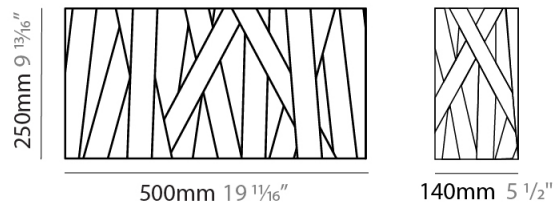

PROJECT _____
TYPE _____
SPECIFIER _____
QUANTITY _____
DATE _____

DRESS SURFACE

D53005-

base number _____
Finish _____
Options _____

1. To build a product code in our configurator select the specify button on the base model # product page
2. To build a manual product code on this datasheet choose from the options listed below in blue font and add the suffix to the base model #

GENERAL

Series: Dress _____
Partner: Fambuena _____
Division: Design _____
Installation: Surface _____
Product Type: Wall Surface _____
Mounting Location: Wall _____
Light Distribution: Indirect _____

PHYSICAL

Shape: Rectangle _____
Length (mm): 500 _____
Length (in): 19 ¹¹/₁₆ _____
Height (mm): 250 _____
Depth (mm): 140 _____
Height (in): 9 ¹³/₁₆ _____
Depth (in): 5 ¹/₂ _____
Fixture Finish: WHI / BLK / RED / CHA / TAU / TUR / GDF _____
Fixture Material: Ribbon / Aluminum _____
Primary Material: Fabric _____

ELECTRICAL

Number of Lamps: 2 _____
Lamp Type: LED Retrofit _____
Lamp Shape: A19 _____
Bulb Included: Bulb Not Included _____
Total Output Wattage (W): 14 _____
Max. Wattage Per Lamp (W): 7 _____
Lamp Base: E26 _____
Input Voltage (V): 120 _____
Upon Request: 277Vac / GU24 _____

LED

OPTICAL

RATINGS AND CERTIFICATIONS

Certified By: Certified for North American Standards _____
IP rating: IP20 _____