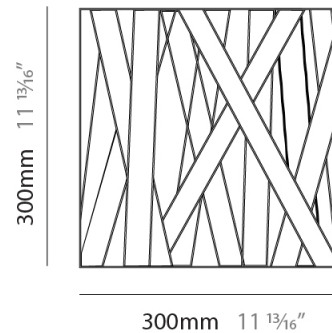

DRESS SURFACE

D53004-

base number   Finish
Options

PROJECT	_____
TYPE	_____
SPECIFIER	_____
QUANTITY	_____
DATE	_____

1. To build a product code in our configurator select the specify button on the base model # product page
2. To build a manual product code on this datasheet choose from the options listed below in blue font and add the suffix to the base model #

GENERAL

Series: Dress _____
Partner: Fambuena _____
Division: Design _____
Installation: Surface _____
Product Type: Wall Surface _____
Mounting Location: Wall _____
Light Distribution: Indirect _____

PHYSICAL

Shape: Square _____
Length (mm): 300 _____
Length (in): 11 ¹³/₁₆ _____
Height (mm): 300 _____
Depth (mm): 140 _____
Height (in): 11 ¹³/₁₆ _____
Depth (in): 5 ¹/₂ _____
Fixture Finish: WHI / BLK / RED / CHA / TAU / TUR / GDF _____
Fixture Material: Ribbon / Aluminum _____
Primary Material: Fabric _____

ELECTRICAL

Number of Lamps: 1 _____
Lamp Type: LED Retrofit _____
Lamp Shape: A19 _____
Bulb Included: Bulb Not Included _____
Max. Wattage Per Lamp (W): 12 _____
Lamp Base: E26 _____
Input Voltage (V): 120 _____
Upon Request: 277Vac / GU24 _____

LED

OPTICAL

RATINGS AND CERTIFICATIONS

Certified By: Certified for North American Standards _____
IP rating: IP20 _____